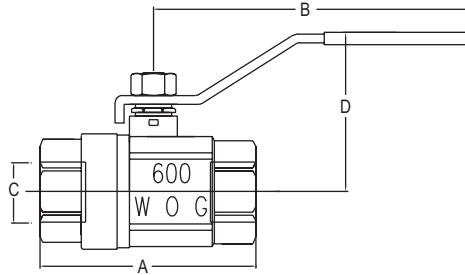

# BRASS BALL VALVE

Full Port, Economical, 600 psi (41 bar)

NPT Size	A in [mm]	B in [mm]	C in [mm]	D in [mm]
1/4"	1-39/64 [40.89]	3-5/32 [80.01]	5/16 [7.87]	1-47/64 [43.94]
3/8"	1-45/64 [43.18]	3-5/32 [80.01]	25/64 [9.91]	1-13/16 [45.97]
1/2"	2-3/16 [55.63]	3-55/64 [98.04]	19/32 [15.24]	2-11/64 [55.12]
3/4"	2-23/64 [59.94]	3-55/64 [98.04]	3/4 [19.05]	2-9/32 [57.91]
1"	2-7/8 [72.90]	4-13/32 [112.01]	63/64 [24.89]	2-11/16 [68.07]
1-1/4"	3-5/16 [84.07]	4-51/64 [121.92]	1-17/64 [32.00]	3-5/32 [80.01]
1-1/2"	3-47/64 [95.00]	5-7/16 [137.92]	1-9/16 [39.88]	3-55/64 [98.04]
2"	4-13/32 [112.01]	5-7/16 [137.92]	1-31/32 [50.04]	4-13/64 [106.93]
2-1/2"	5-53/64 [148.08]	8-1/2 [215.90]	2-31/64 [62.99]	4-61/64 [125.98]
3"	6-29/64 [163.83]	8-1/2 [215.90]	2-61/64 [74.93]	5-1/8 [130.05]

The **Series DBV Brass Ball Valve** is an economical hand lever ball valve ideal for commercial or general industrial use. The Series DBV is the ideal choice for a manual shut off valve, along with many other applications. Valve body, body cap and ball are made of a quality brass for great durability. Seats and stem packing are constructed of PTFE for long lasting service as well. Blowout-proof stem provides safety in the event of overpressure. Full port design allows for maximum Cv while still retaining minimal pressure drop.

### SPECIFICATIONS

**Service:** Gases and liquids compatible with wetted materials.

**End Connections:** 1/4 to 3" female NPT.

**Pressure Limits:** -29" Hg to 600 psi (-736 mm Hg to 41 bar) WOG.

**Temperature limit:** -40 to 365°F (-40 to 185°C).

### MODEL CHART

Model	Pipe Size	Model	Pipe Size
DBV-00	1/4"	DBV-05	1-1/4"
DBV-01	3/8"	DBV-06	1-1/2"
DBV-02	1/2"	DBV-07	2"
DBV-03	3/4"	DBV-08	2-1/2"
DBV-04	1"	DBV-09	3"

USA: California Proposition 65

⚠ WARNING: Cancer and Reproductive Harm - www.P65Warnings.ca.gov